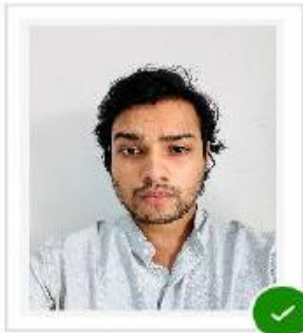

Photograph

1. Good For Approval